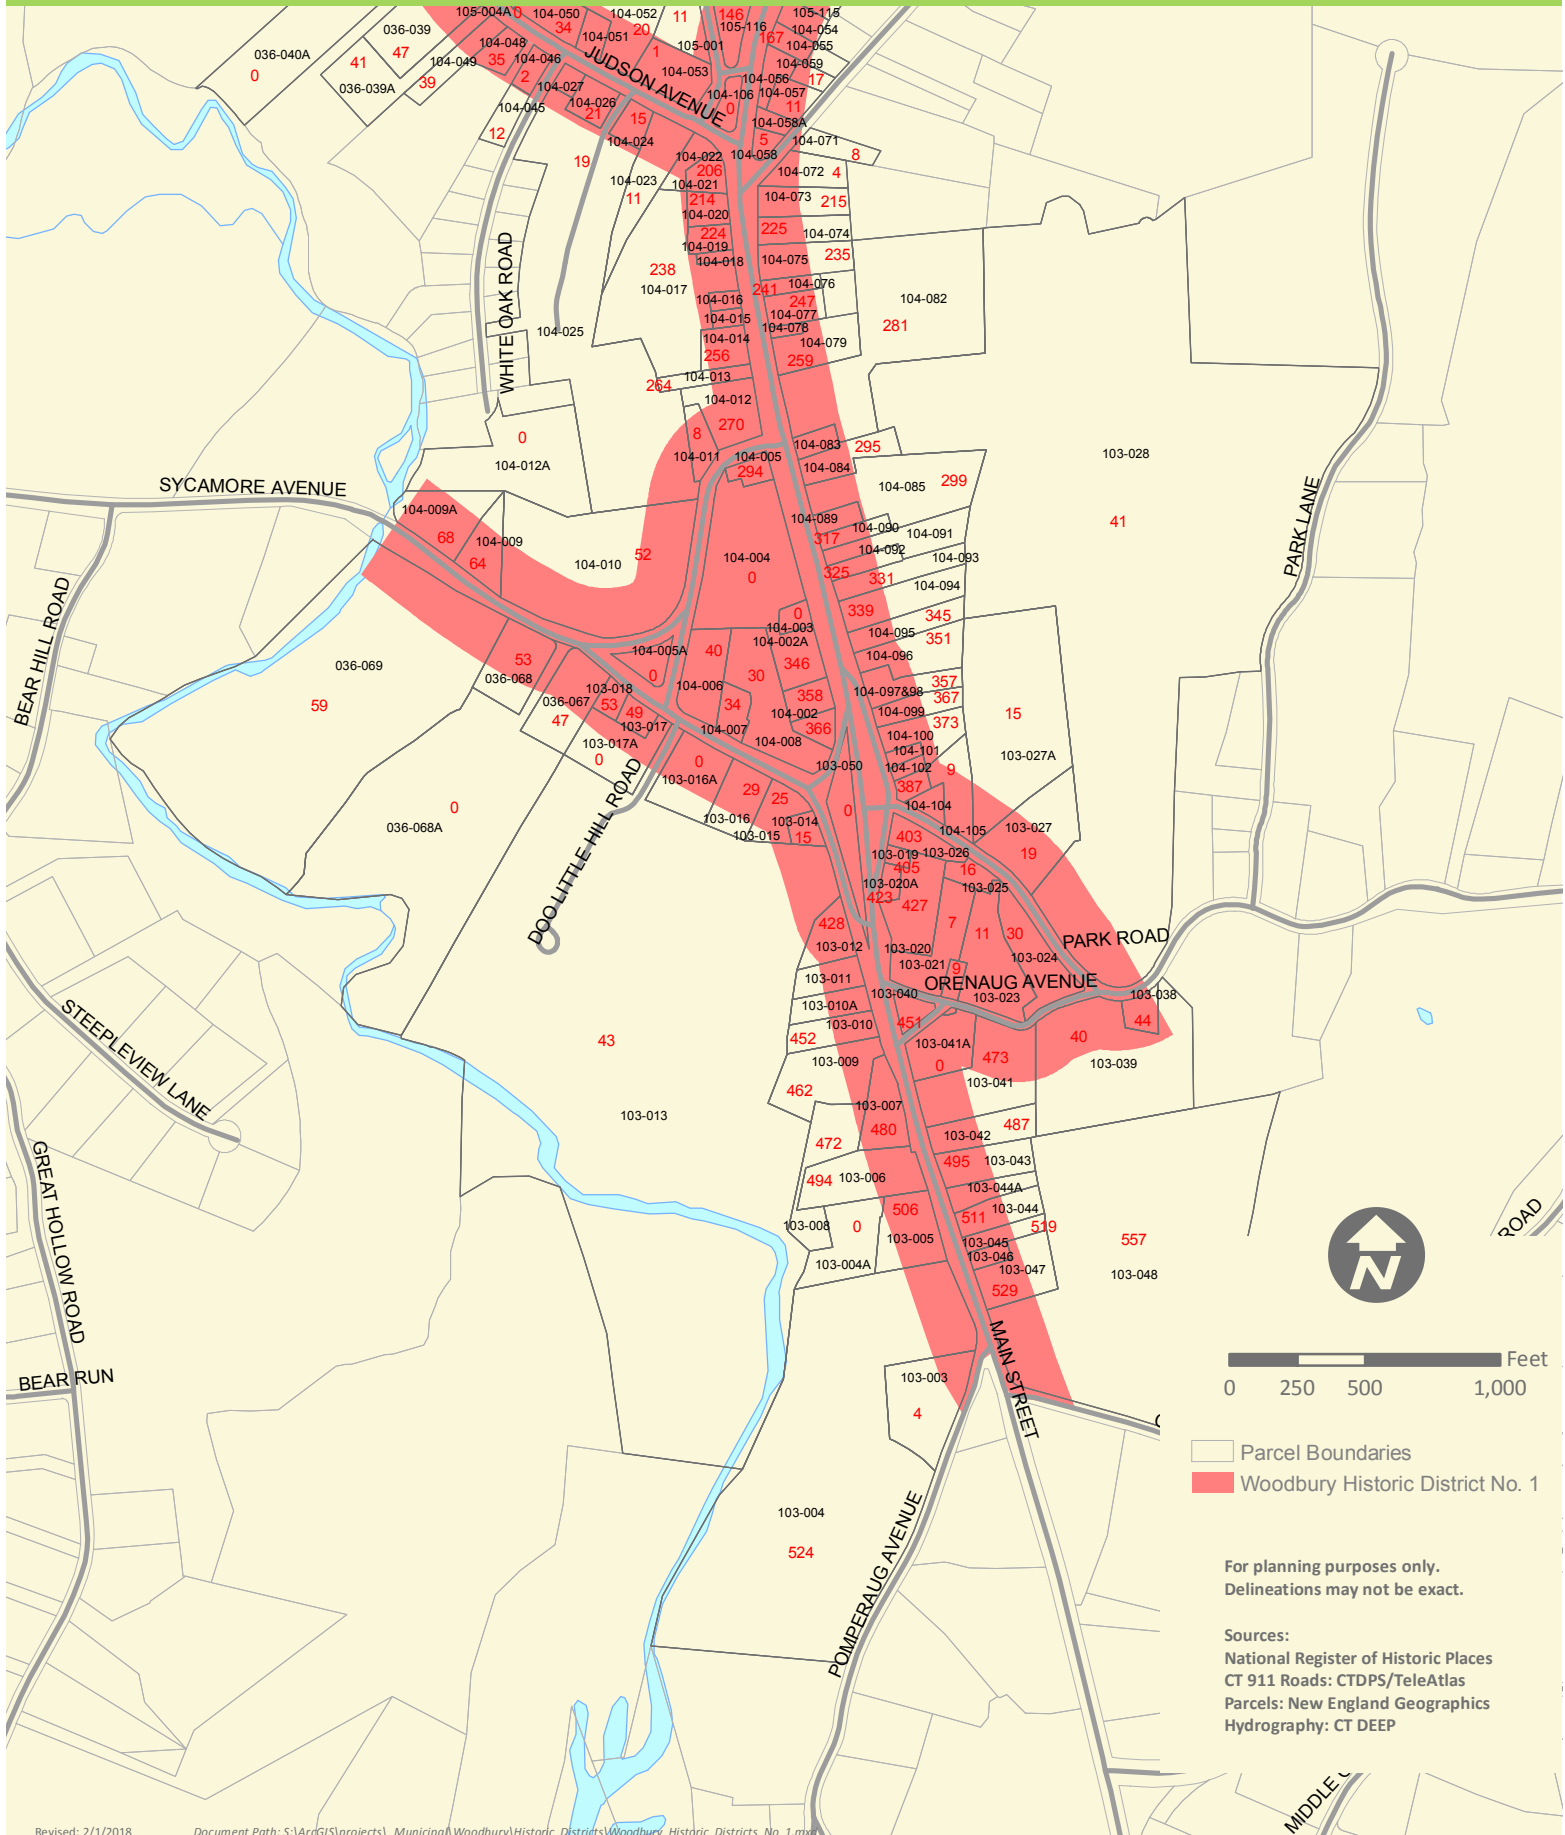

EXHIBIT 3 - Woodbury Historic District No. 1 - South

- Parcel Boundaries
- Woodbury Historic District No. 1

For planning purposes only.
Delineations may not be exact.

Sources:
National Register of Historic Places
CT 911 Roads: CTDPs/TeleAtlas
Parcels: New England Geographics
Hydrography: CT DEEP