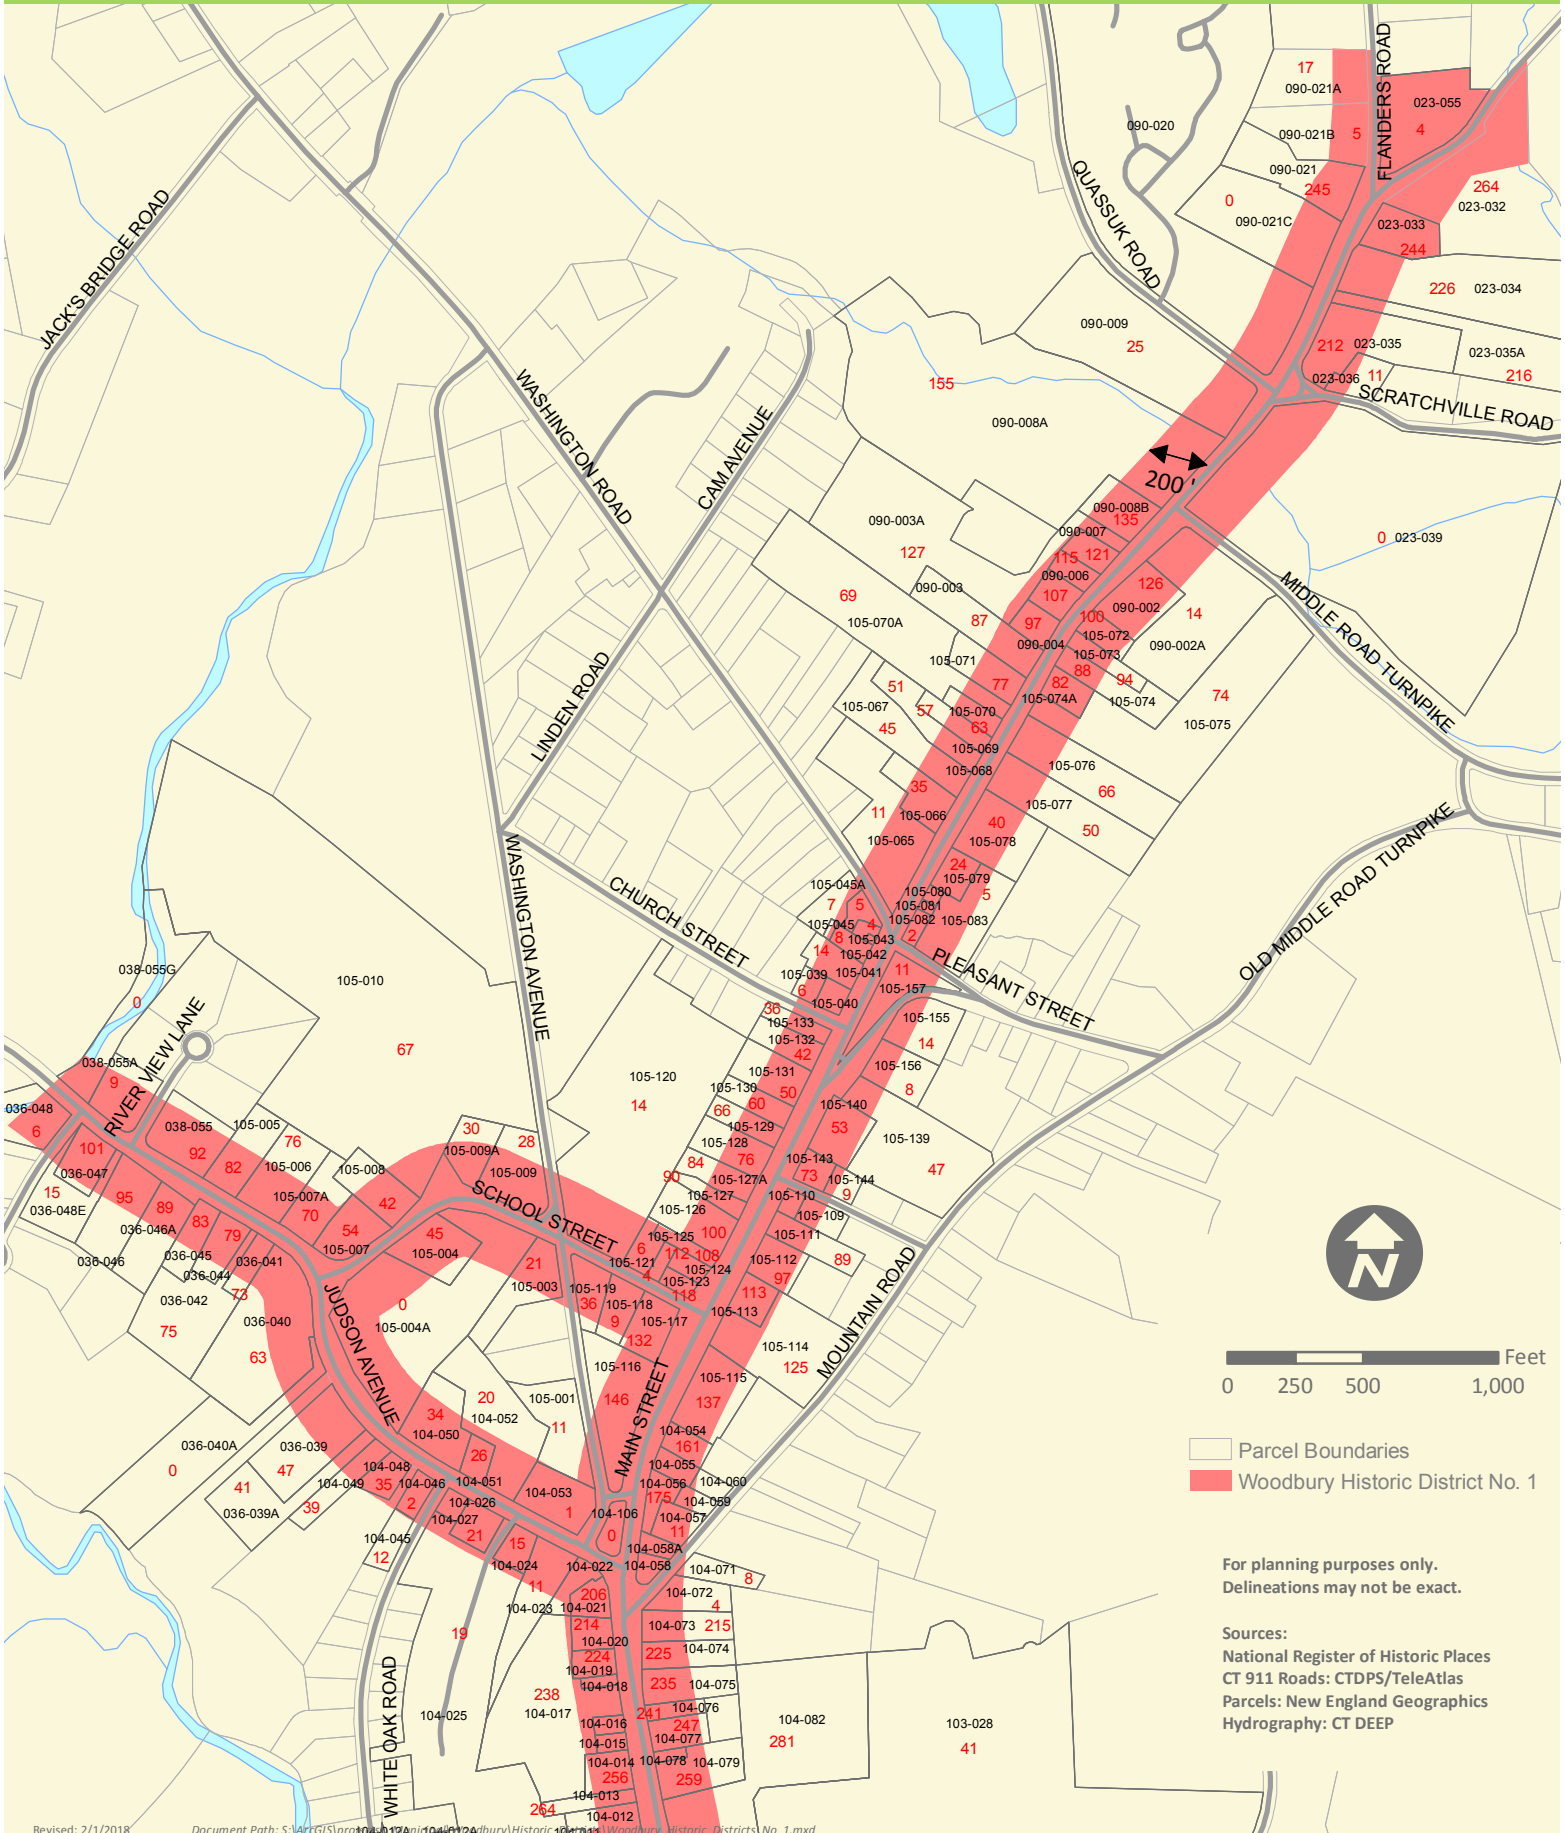

# EXHIBIT 2 - Woodbury Historic District No. 1 - North

Parcel Boundaries  
 Woodbury Historic District No. 1

For planning purposes only. Delineations may not be exact.

Sources:  
 National Register of Historic Places  
 CT 911 Roads: CTDPS/TeleAtlas  
 Parcels: New England Geographics  
 Hydrography: CT DEEP